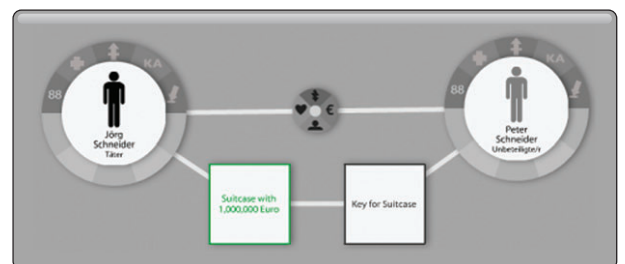

A connection between two persons can have up to four attributes: an emotional relationship, a related relationship, a crisis in the relationship and or a business relationship.

Additionally, it is possible to apply layout algorithms to a **VISPOL** visualisation that help to analyze the situation.

VISPOL is designed to be able to be used with screens that operate with different functionalities from electronic pen, finger touch to multi-touch.