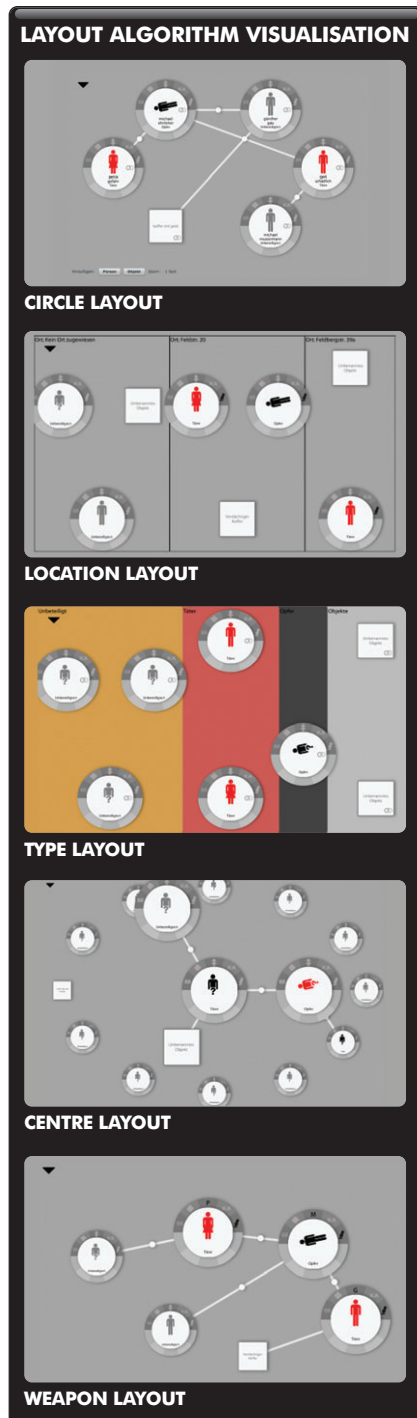

# Vispol - Visualisation Software

**VISPOL is new visualisation software that has been developed for use by Police forces.**

Up to now the Police have gathered information from various sources but have not had a dedicated application for the visualisation of information about involved persons. At present they have utilised whiteboard technology which is unable to hold lots of information on various suspects.

**VISPOL** was developed. It provides the possibility to collect information about involved persons and objects during the investigation and shows them as a visual presentation.

**VISPOL** visualises dangers of the investigation to the Police Officers and enables a quick introduction to persons that are new to the present situation.

In **VISPOL** a person is represented by a circle and an object is represented by a square. Persons can be connected with other persons and objects. A person consists of a central circle and ten wedges around the circle. The central circle contains information about the type of person (culprit, victim, not involved), the sex and the name of the person. The upper five wedges can hold information represented by an icon about age, the health state, the armature, a potential criminal file and the where about of the person. The lower five wedges can hold various information, like notes, questions or photos of the person.

A connection between two persons can have up to four attributes: an emotional relationship, a related relationship, a crisis in the relationship and or a business relationship.

Additionally, it is possible to apply layout algorithms to a **VISPOL** visualisation that help to analyze the situation.